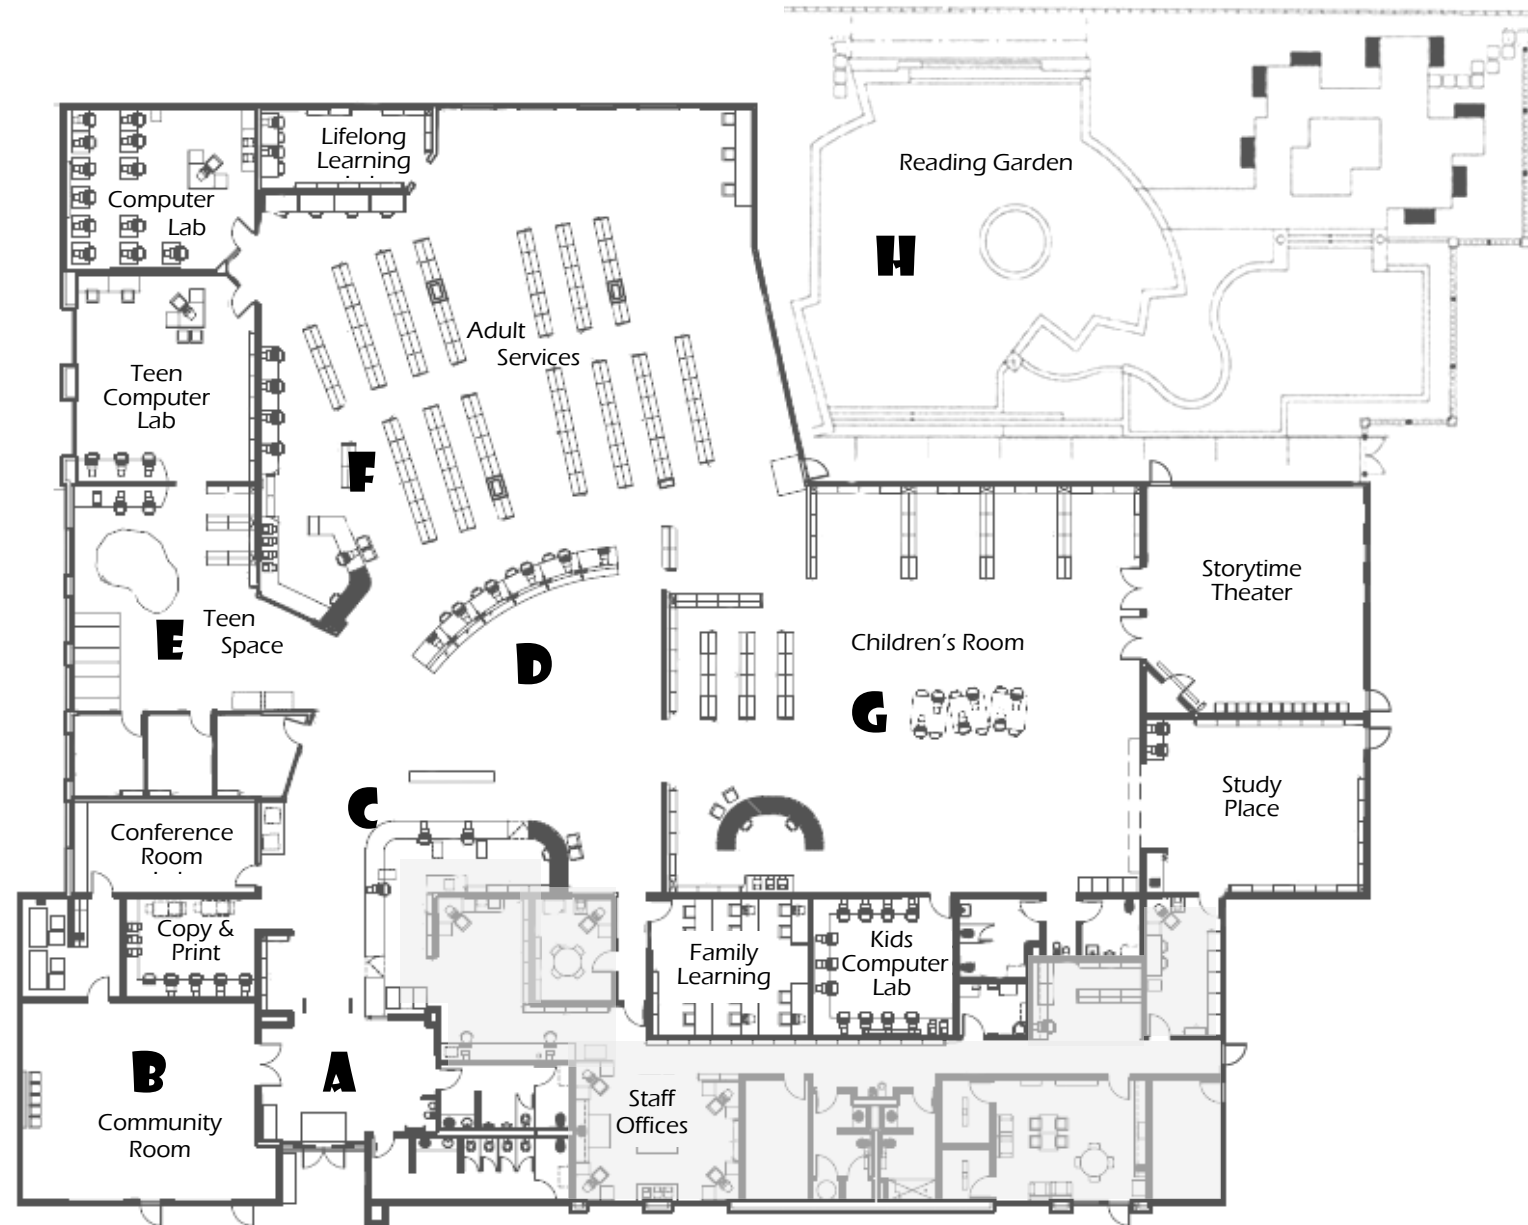

HASKETT LIBRARY SELF-GUIDED TOUR

A. ENTRANCE LOBBY

return materials
and view community
information

B. COMMUNITY ROOM

for special programs and
community group activities

C. CIRCULATION DESK

check out materials or
sign up for a library card

D. BROWSING AREA

browse new materials or
find what you're looking for
on the library catalog terminals

E. TEEN SPACE

is a place just for Teens,
with lots of comfortable
study space and computers

F. INFORMATION DESK & ADULT SERVICES

includes reference resources,
magazines, computer lab,
browsing and comfortable
reading areas

G. CHILDREN'S ROOM

with a special storytime
theater, homework and
craft room, computer lab
and special collections
just for kids and families

H. THE READING GARDEN

is the focal point of the new space and creates enjoyable views throughout the library.
It is also a great place to relax with a good book or enjoy a library program, with many large shade trees and seating areas.